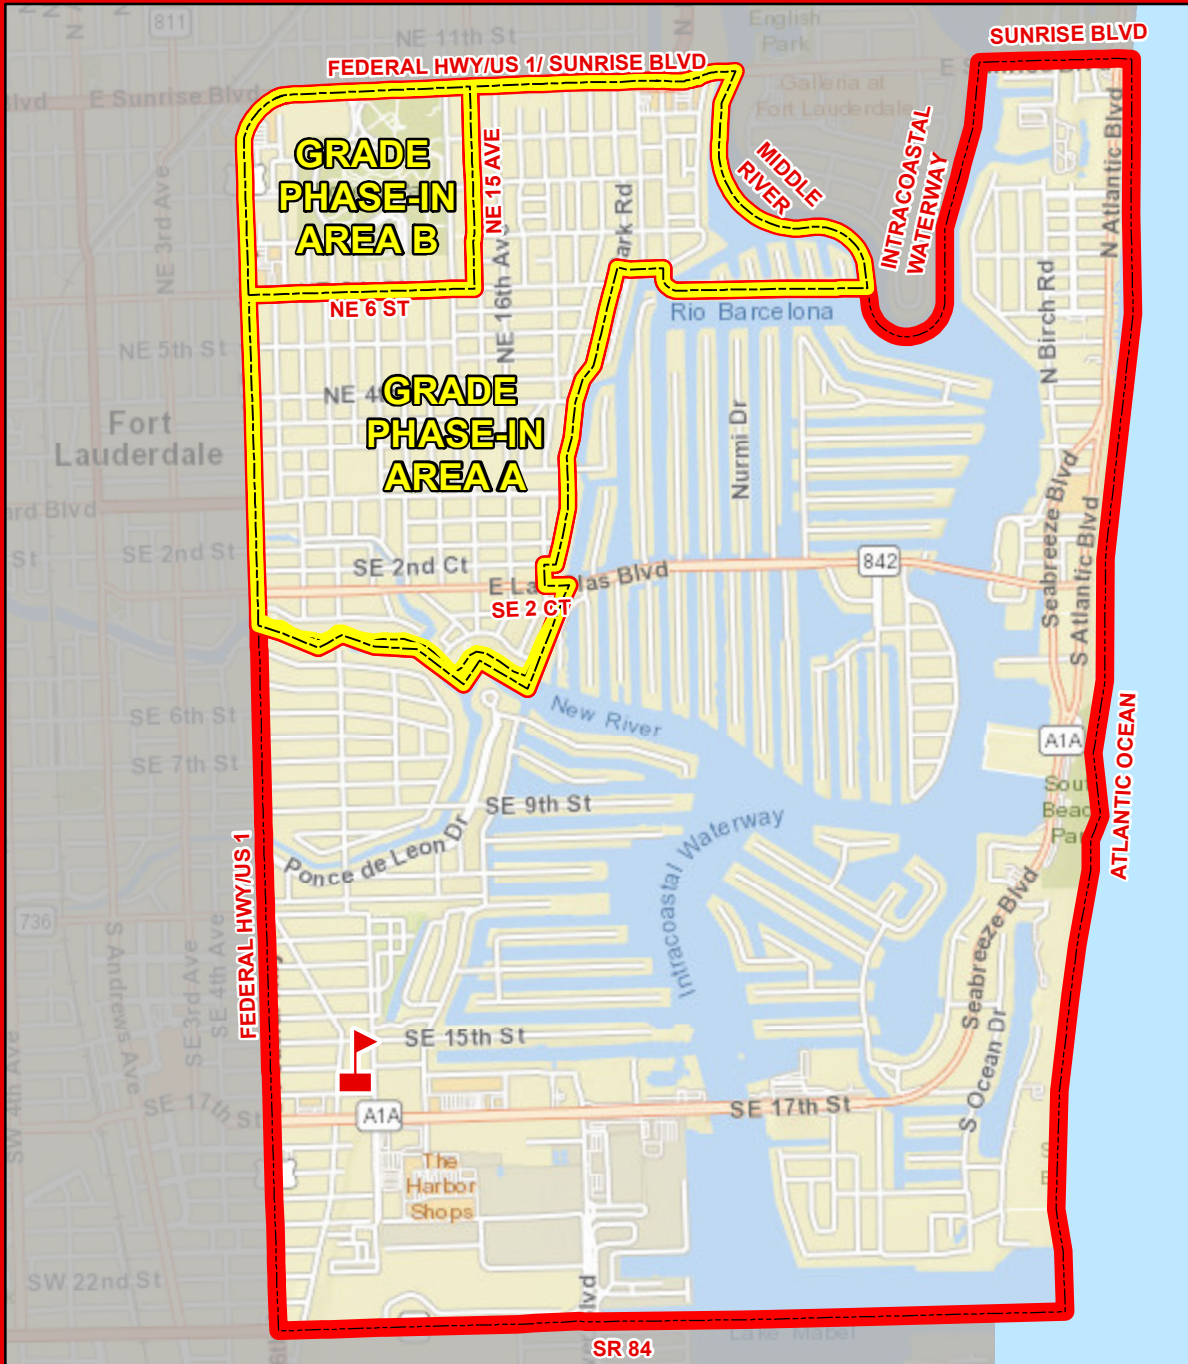

HARBORDALE ELEMENTARY SCHOOL

900 SE 15 STREET
FORT LAUDERDALE, FLORIDA 33316
754-323-6050

Boundary Phase-In Area

Grade Phase-In Area A: In 2018/19, kindergarten through third grade are assigned to Harbordale Elementary School, fourth and fifth grade are assigned to Walker Elementary School.

Grade Phase-In Area B: In 2018/19, kindergarten through third grade are assigned to Harbordale Elementary School, fourth and fifth grade are assigned to North Side Elementary School.

THIS MAP IS FOR CONCEPTUAL PURPOSES ONLY AND SHOULD NOT BE USED FOR LEGAL BOUNDARY DETERMINATIONS